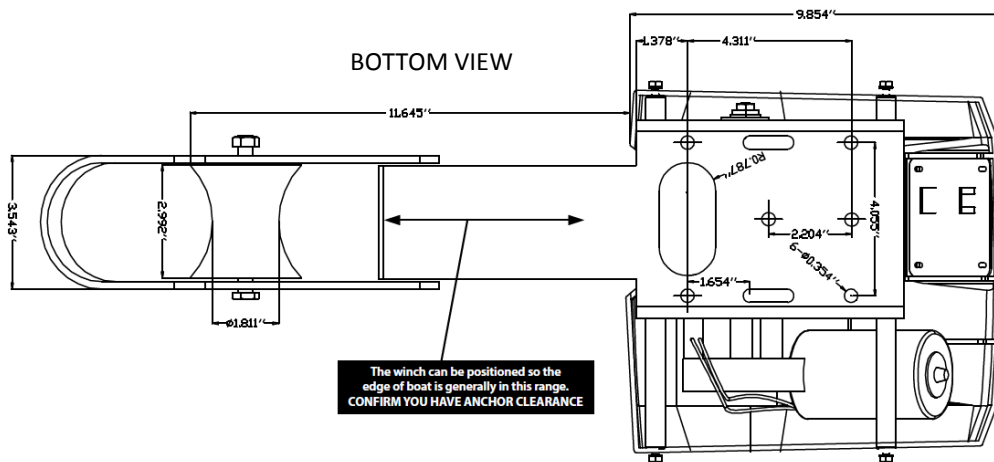

TRAC® Anchor Winch Models

Fisherman 25™

Pontoon 35™ / Coastal 35™

Big Water 45™