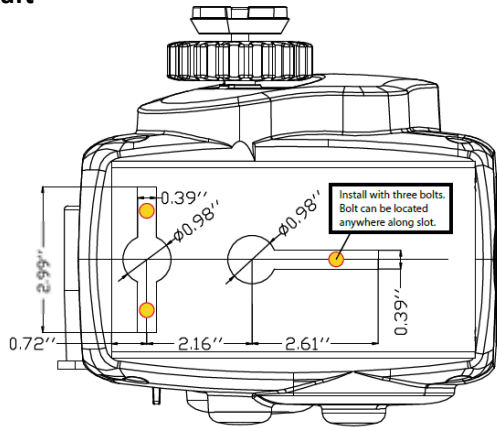

TRAC® Trailer Winch Models

Small Craft™

BOTTOM VIEW

Day Runner™

BOTTOM VIEW

Lite Cruiser™ (Cable or Strap)

BOTTOM VIEW