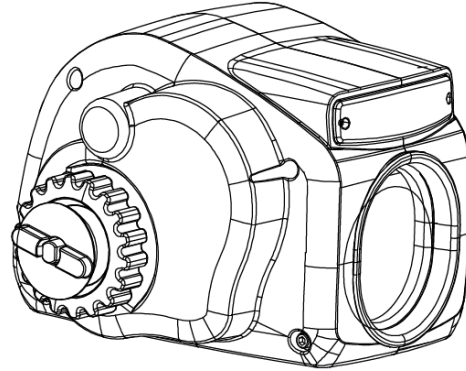

TRAC® Trailer Winch Models

Small Craft™

BOTTOM VIEW

Day Runner™

BOTTOM VIEW

Lite Cruiser™ (Cable or Strap)

BOTTOM VIEW