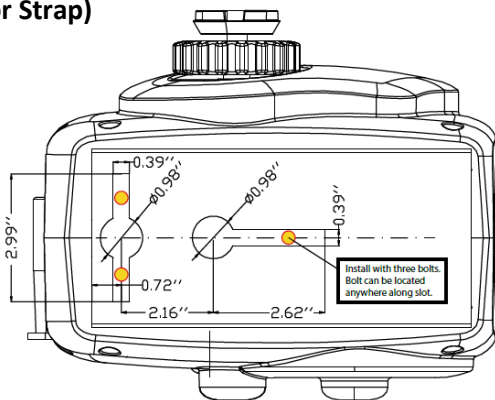

TRAC® Trailer Winch Models

Small Craft™

BOTTOM VIEW

Day Runner™

BOTTOM VIEW

Lite Cruiser™ (Cable or Strap)

BOTTOM VIEW