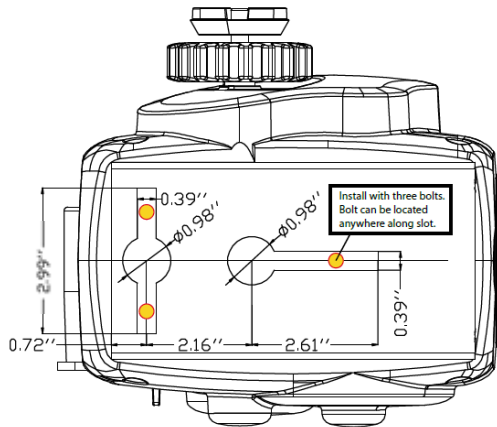

TRAC® Trailer Winch Models

Small Craft™

BOTTOM VIEW

Day Runner™

BOTTOM VIEW

Lite Cruiser™ (Cable or Strap)

BOTTOM VIEW