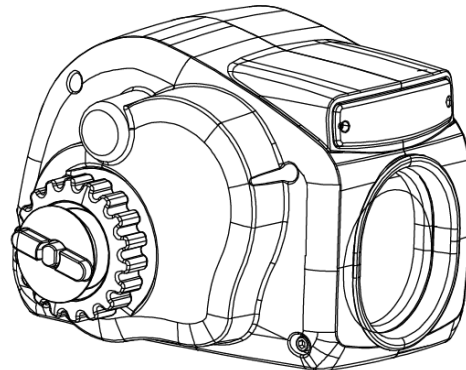

TRAC® Trailer Winch Models

Small Craft™

BOTTOM VIEW

Day Runner™

BOTTOM VIEW

Lite Cruiser™ (Cable or Strap)

BOTTOM VIEW